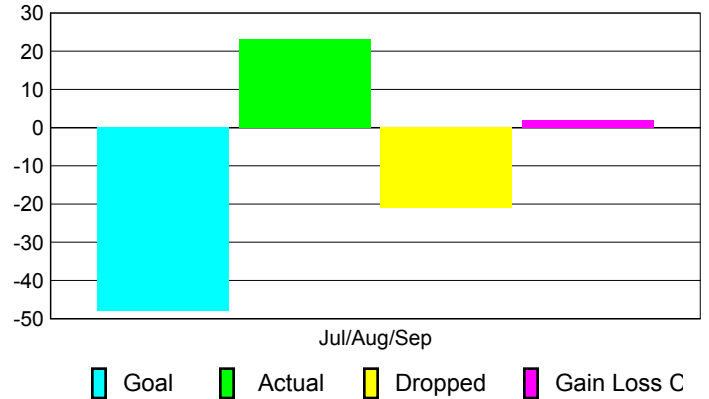

### YTD Status Quo Clubs 2010-2011

Status Quo Clubs Compared to Status Quo Members

## MEMBERSHIP

Membership Results  
2010-2011

Membership  
2009-2010

| Month         | Net Memb Goal | Actual New Memb | Actual Dropped Memb | Gain/Loss of Memb | Gain/Loss of Memb |
|---------------|---------------|-----------------|---------------------|-------------------|-------------------|
| Jul/Aug/Sep   | -48           | 23              | -21                 | 2                 | 6                 |
| <b>Totals</b> | <b>-48</b>    | <b>23</b>       | <b>-21</b>          | <b>2</b>          | <b>6</b>          |

### Membership Results 2010-2011

Goal, New, Dropped, Gain/Loss

### Comparison of Membership Gain/Loss

Current Year Compared to the Previous Year